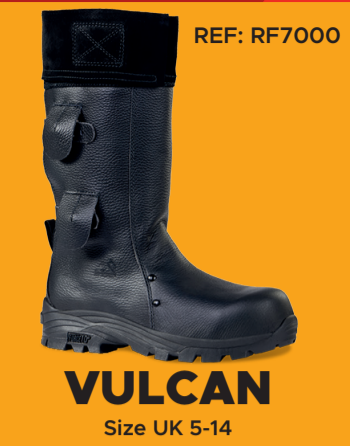

OUR INDUSTRY DEFINING RANGE

FOUNDRY

VULCAN
Size UK 5-14

SPARK
Size UK 3-14

MANITOBA
Size UK 3-13

HELIOS
Size UK 6-12

ALASKA
Size UK 3-14

RHODIUM
Size UK 3-13

TESLADRI
Size UK 3-16 (INC 6.5 and 10.5)

FARADRI
Size UK 3-16 (INC 6.5 and 10.5)

AMBER
Size UK 2-8

SAPPHIRE
Size UK 3-8

DENVER
Size UK 6-13

SLATE
Size UK 3-15

JET
Size UK 3-15

ATLANTA
Size UK 3-13

GRANITE
Size UK 5-15 (INC 6.5 and 10.5)

JACKSON
Size UK 3-16

OREGON
Size UK 6-16

ELECTROSTATIC PROPERTY	Anti-Static	Dielectric	Electrical Hazard	Conductive	ESD
SAFETY STANDARDS	Oil Resistant	Protective Midsole	Protective Toecap	SRC Slip Rated	Water Repellent Upper
TEMPERATURE RESISTANCE	Cold Insulation	Heat Resistant Outsole To 300°C	Hi Resistant Outsole To 150°C		
ENHANCED TESTS	Enhanced Chemical Resistance	Foundry Boot Certified	Jet Wash Protection	Metatarsal Protection	Welding Boot Certified
COMPONENTS	100% Non-Metallic Construction	Climbing Irons Compatible	Internal Digging Plate	Ladder Grip	Washable
MATERIALS	Flame Resistant Leather	Flame Resistant Stitching	Vegan Friendly	Sustainable	
FIT	Large Sizes Available 14+	Small Sizes Available 2+	Wide Fitting	Women's Fit	